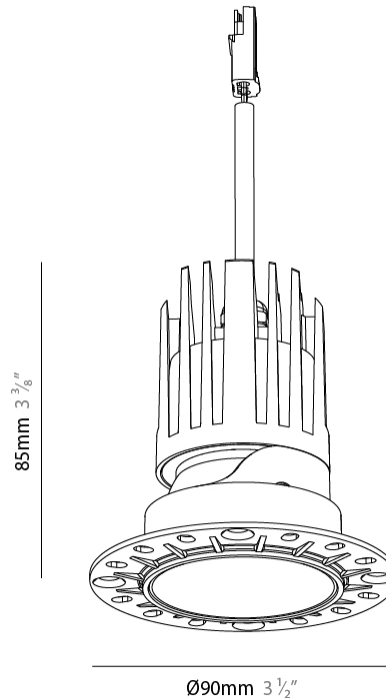

GENERAL

Series: Bioniq Evo
Partner: Prolicht
Division: Architectural
Installation: Trimless
Product Type: Downlight
Mounting Location: Ceiling
Light Distribution: Adjustable / Direct

PHYSICAL

Aperture Sizes - Downlights: 2"
Shape: Round
Diameter (mm): 90
Diameter (in): 3 1/2
Height (mm): 85
Depth (mm): 100
Height (in): 3 3/8
Depth (in): 3 15/16
Ceiling Thickness (mm): 10 - 50
Ceiling Thickness (in): 3/8 - 1 15/16
Weight (kg): 0.8
Fixture Finish: SSR / BKV / CWI / CRY / HAB / UFT / ITA / RUA / FTG / MYG / LOD / PUS / FRO / FUP / KIA / POP / BLS / SPG / MEY / GOH / CHC / COM / ABZ / JAG / OBR / MOS / ROR
Fixture Material: Extruded Aluminum
Cut-out Measurements: Ø 55mm/2 3/16"

ELECTRICAL

Lamp Type: LED (Zhaga Standard)
Input Wattage (W): 9.2
Total Output Wattage (W): 8.2
Dimming: Non-dimming / DALI Dimming / MATTER Dimming
Driver Included: No
Driver Location: Remote
Driver Type: Constant Current - Universal
Driver Class: Class 2
Constant Current (mA): 250mA
Upon Request: 0-10V Dimming / Phase Dimming

LED

Color Temperature (°K): 2400 / 2700 / 3000 / 3500 / 4000
Max. Delivered Lumen (lm): Max 922
Nominal Lumen (lm): 1456
CRI: >90 CRI
Efficiency (%): 100.7
Lamp Life (hrs): 50000

OPTICAL

Beam Angle: 24 / 32 / 46 / 56
Adjustability: Rotational 350° / Tilt 30°

RATINGS AND CERTIFICATIONS

Certified By: Certified for North American Standards
IP rating: IP65
Glare Rating: ≤ 10

PROJECT
TYPE
SPECIFIER
QUANTITY
DATE